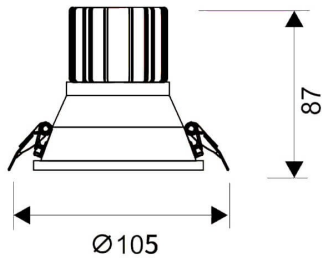

LIGHT HOLE

Lavov Downlights from the family LIGHT HOLE ,power 15 W and CRI 80 with an optic 24 degrees made in Die Cast Aluminum finished in White with a real lumen output of 1350lm and an efficiency of 90lm/W. ON/OFF driver.

Item code	86.D416.2311.01
Product type	Indoor
Category	Downlights
Family	LIGHT HOLE
Pictograms	

Scheme

Product	
Real power (W)	15
Real luminous flux (Lm)	1350
Luminous efficiency (Lm/W)	90
Beam angle (°)	24
Life time (h)	50000 h L80B10
IP	20
Electrical class insulation	Clas II
Colour	White
Control gear included	Yes
Control gear	ON/OFF
Flicker Free	Yes
Light source	LED
Type of LED	COB
Colour temperature (K)	3000
Colour consistency (SDCM)	SDCM<3
CRI	80