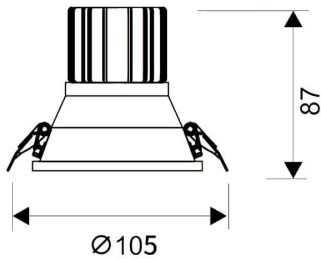

LIGHT HOLE

Lavov Downlights from the family LIGHT HOLE ,power 15 W and CRI 80 with an optic 24 degrees made in Die Cast Aluminum finished in White with a real lumen output of 1350lm and an efficiency of 90lm/W. ON/OFF driver.

Item code	86.D416.2311.01
Product type	Indoor
Category	Downlights
Family	LIGHT HOLE

Pictograms

Scheme

Product

Real power (W)	15
Real luminous flux (Lm)	1350
Luminous efficiency (Lm/W)	90
Beam angle (°)	24
Life time (h)	50000 h L80B10
IP	20
Electrical class insulation	Clas II
Colour	White
Control gear included	Yes
Control gear	ON/OFF
Flicker Free	Yes
Light source	LED
Type of LED	COB
Colour temperature (K)	3000
Colour consistency (SDCM)	SDCM<3
CRI	80