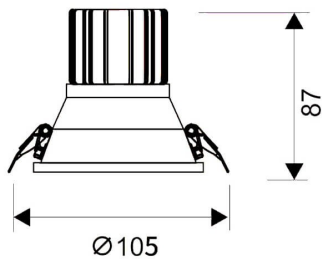

LIGHT HOLE

Lavov Downlights from the family LIGHT HOLE ,power 15 W and CRI 80 with an optic 24 degrees made in Die Cast Aluminum finished in White with a real lumen output of 1350lm and an efficiency of 90lm/W. ON/OFF driver.

Item code	86.D416.2311.01
Product type	Indoor
Category	Downlights
Family	LIGHT HOLE
Pictograms	

Scheme

Product	
Real power (W)	15
Real luminous flux (Lm)	1350
Luminous efficiency (Lm/W)	90
Beam angle (°)	24
Life time (h)	50000 h L80B10
IP	20
Electrical class insulation	Clas II
Colour	White
Control gear included	Yes
Control gear	ON/OFF
Flicker Free	Yes
Light source	LED
Type of LED	COB
Colour temperature (K)	3000
Colour consistency (SDCM)	SDCM<3
CRI	80