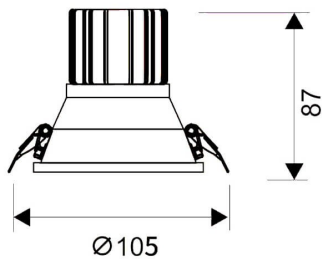

LIGHT HOLE

Lavov Downlights from the family LIGHT HOLE ,power 15 W and CRI 80 with an optic 24 degrees made in Die Cast Aluminum finished in White with a real lumen output of 1350lm and an efficiency of 90lm/W. DALI driver.

Item code	86.D416.2313.01
Product type	Indoor
Category	Downlights
Family	LIGHT HOLE
Pictograms	

Scheme

Product	
Real power (W)	15
Real luminous flux (Lm)	1350
Luminous efficiency (Lm/W)	90
Beam angle (°)	24
Life time (h)	50000 h L80B10
IP	20
Electrical class insulation	Clas II
Colour	White
Control gear included	Yes
Control gear	DALI
Flicker Free	Yes
Light source	LED
Type of LED	COB
Colour temperature (K)	3000
Colour consistency (SDCM)	SDCM<3
CRI	80