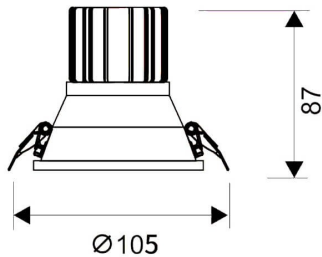

LIGHT HOLE

Lavov Downlights from the family LIGHT HOLE ,power 15 W and CRI 80 with an optic 24 degrees made in Die Cast Aluminum finished in White with a real lumen output of 1350lm and an efficiency of 90lm/W. DALI driver.

Item code	86.D416.2313.01
Product type	Indoor
Category	Downlights
Family	LIGHT HOLE
Pictograms	

Scheme

Product	
Real power (W)	15
Real luminous flux (Lm)	1350
Luminous efficiency (Lm/W)	90
Beam angle (°)	24
Life time (h)	50000 h L80B10
IP	20
Electrical class insulation	Clas II
Colour	White
Control gear included	Yes
Control gear	DALI
Flicker Free	Yes
Light source	LED
Type of LED	COB
Colour temperature (K)	3000
Colour consistency (SDCM)	SDCM<3
CRI	80