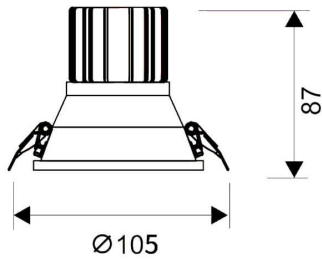

LIGHT HOLE

Lavov Downlights from the family LIGHT HOLE ,power 15 W and CRI 80 with an optic 38 degrees made in Die Cast Aluminum finished in White with a real lumen output of 1350lm and an efficiency of 90lm/W. ON/OFF driver.

Item code	86.D416.2321.01
Product type	Indoor
Category	Downlights
Family	LIGHT HOLE
Pictograms	

Scheme

Product

Real power (W)	15
Real luminous flux (Lm)	1350
Luminous efficiency (Lm/W)	90
Beam angle (°)	38
Life time (h)	50000 h L80B10
IP	20
Electrical class insulation	Clas II
Colour	White
Control gear included	Yes
Control gear	ON/OFF
Flicker Free	Yes
Light source	LED
Type of LED	COB
Colour temperature (K)	3000
Colour consistency (SDCM)	SDCM<3
CRI	80