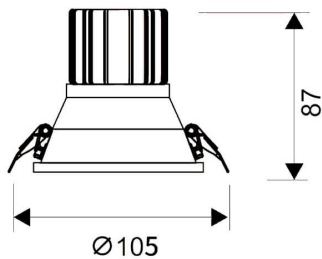

LIGHT HOLE

Lavov Downlights from the family LIGHT HOLE ,power 15 W and CRI 80 with an optic 38 degrees made in Die Cast Aluminum finished in White with a real lumen output of 1350lm and an efficiency of 90lm/W. DALI driver.

Item code	86.D416.2323.01
Product type	Indoor
Category	Downlights
Family	LIGHT HOLE
Pictograms	

Scheme

Product	
Real power (W)	15
Real luminous flux (Lm)	1350
Luminous efficiency (Lm/W)	90
Beam angle (°)	38
Life time (h)	50000 h L80B10
IP	20
Electrical class insulation	Clas II
Colour	White
Control gear included	Yes
Control gear	DALI
Flicker Free	Yes
Light source	LED
Type of LED	COB
Colour temperature (K)	3000
Colour consistency (SDCM)	SDCM<3
CRI	80