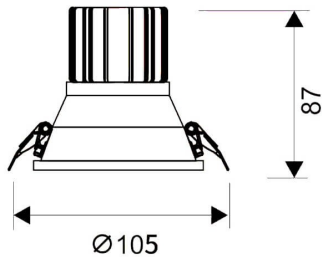

Scheme

Product

Real power (W)	15
Real luminous flux (Lm)	1350
Luminous efficiency (Lm/W)	90
Beam angle (°)	40
Life time (h)	50000 h L80B10
IP	20
Electrical class insulation	Clas II
Colour	White
Control gear included	Yes
Control gear	ON/OFF
Flicker Free	Yes
Light source	LED
Type of LED	COB
Colour temperature (K)	3000
Colour consistency (SDCM)	SDCM<3
CRI	80