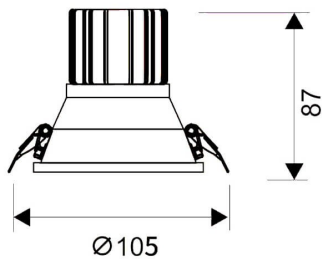

LIGHT HOLE

Lavov Downlights from the family LIGHT HOLE ,power 15 W and CRI 80 with an optic 40 degrees made in Die Cast Aluminum finished in White with a real lumen output of 1350lm and an efficiency of 90lm/W. DALI driver.

Item code	86.D416.2333.01
Product type	Indoor
Category	Downlights
Family	LIGHT HOLE
Pictograms	

Scheme

Product	
Real power (W)	15
Real luminous flux (Lm)	1350
Luminous efficiency (Lm/W)	90
Beam angle (°)	40
Life time (h)	50000 h L80B10
IP	20
Electrical class insulation	Clas II
Colour	White
Control gear included	Yes
Control gear	DALI
Flicker Free	Yes
Light source	LED
Type of LED	COB
Colour temperature (K)	3000
Colour consistency (SDCM)	SDCM<3
CRI	80