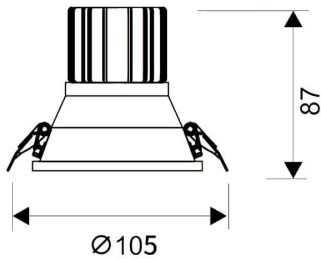

Scheme

Product

Real power (W)	15
Real luminous flux (Lm)	1350
Luminous efficiency (Lm/W)	90
Beam angle (°)	24
Life time (h)	50000 h L80B10
IP	20
Electrical class insulation	Clas II
Colour	White
Control gear included	Yes
Control gear	ON/OFF
Flicker Free	Yes
Light source	LED
Type of LED	COB
Colour temperature (K)	4000
Colour consistency (SDCM)	SDCM<3
CRI	80