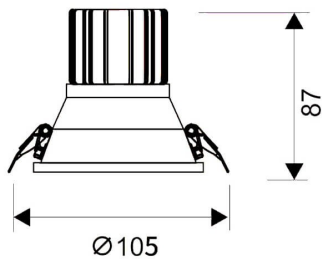

LIGHT HOLE

Lavov Downlights from the family LIGHT HOLE ,power 15 W and CRI 80 with an optic 24 degrees made in Die Cast Aluminum finished in White with a real lumen output of 1350lm and an efficiency of 90lm/W. ON/OFF driver.

Item code	86.D416.2411.01
Product type	Indoor
Category	Downlights
Family	LIGHT HOLE
Pictograms	

Scheme

Product	
Real power (W)	15
Real luminous flux (Lm)	1350
Luminous efficiency (Lm/W)	90
Beam angle (°)	24
Life time (h)	50000 h L80B10
IP	20
Electrical class insulation	Clas II
Colour	White
Control gear included	Yes
Control gear	ON/OFF
Flicker Free	Yes
Light source	LED
Type of LED	COB
Colour temperature (K)	4000
Colour consistency (SDCM)	SDCM<3
CRI	80