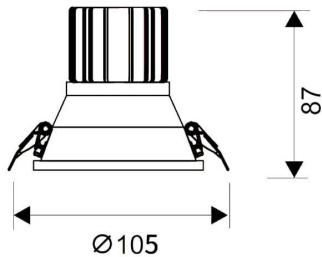

LIGHT HOLE

Lavov Downlights from the family LIGHT HOLE ,power 15 W and CRI 80 with an optic 24 degrees made in Die Cast Aluminum finished in White with a real lumen output of 1350lm and an efficiency of 90lm/W. ON/OFF driver.

Item code	86.D416.2411.01
Product type	Indoor
Category	Downlights
Family	LIGHT HOLE

Pictograms

Scheme

Product	
Real power (W)	15
Real luminous flux (Lm)	1350
Luminous efficiency (Lm/W)	90
Beam angle (°)	24
Life time (h)	50000 h L80B10
IP	20
Electrical class insulation	Clas II
Colour	White
Control gear included	Yes
Control gear	ON/OFF
Flicker Free	Yes
Light source	LED
Type of LED	COB
Colour temperature (K)	4000
Colour consistency (SDCM)	SDCM<3
CRI	80