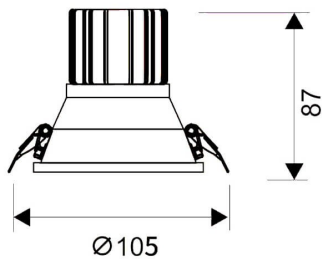

LIGHT HOLE

Lavov Downlights from the family LIGHT HOLE ,power 15 W and CRI 80 with an optic 24 degrees made in Die Cast Aluminum finished in White with a real lumen output of 1350lm and an efficiency of 90lm/W. DALI driver.

Item code	86.D416.2413.01
Product type	Indoor
Category	Downlights
Family	LIGHT HOLE
Pictograms	

Scheme

Product	
Real power (W)	15
Real luminous flux (Lm)	1350
Luminous efficiency (Lm/W)	90
Beam angle (°)	24
Life time (h)	50000 h L80B10
IP	20
Electrical class insulation	Clas II
Colour	White
Control gear included	Yes
Control gear	DALI
Flicker Free	Yes
Light source	LED
Type of LED	COB
Colour temperature (K)	4000
Colour consistency (SDCM)	SDCM<3
CRI	80