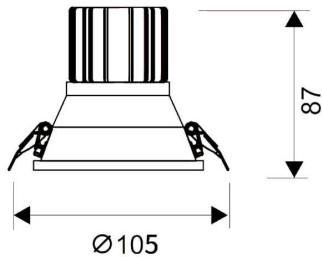

Scheme

Product

Real power (W)	15
Real luminous flux (Lm)	1350
Luminous efficiency (Lm/W)	90
Beam angle (°)	38
Life time (h)	50000 h L80B10
IP	20
Electrical class insulation	Clas II
Colour	White
Control gear included	Yes
Control gear	ON/OFF
Flicker Free	Yes
Light source	LED
Type of LED	COB
Colour temperature (K)	4000
Colour consistency (SDCM)	SDCM<3
CRI	80