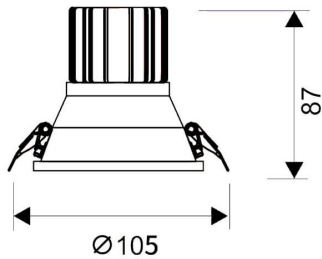

LIGHT HOLE

Lavov Downlights from the family LIGHT HOLE ,power 15 W and CRI 80 with an optic 38 degrees made in Die Cast Aluminum finished in White with a real lumen output of 1350lm and an efficiency of 90lm/W. ON/OFF driver.

Item code	86.D416.2421.01
Product type	Indoor
Category	Downlights
Family	LIGHT HOLE

Pictograms

Scheme

Product

Real power (W)	15
Real luminous flux (Lm)	1350
Luminous efficiency (Lm/W)	90
Beam angle (°)	38
Life time (h)	50000 h L80B10
IP	20
Electrical class insulation	Clas II
Colour	White
Control gear included	Yes
Control gear	ON/OFF
Flicker Free	Yes
Light source	LED
Type of LED	COB
Colour temperature (K)	4000
Colour consistency (SDCM)	SDCM<3
CRI	80