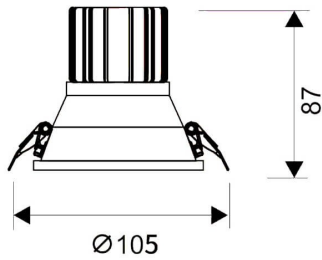

LIGHT HOLE

Lavov Downlights from the family LIGHT HOLE ,power 15 W and CRI 80 with an optic 38 degrees made in Die Cast Aluminum finished in White with a real lumen output of 1350lm and an efficiency of 90lm/W. ON/OFF driver.

Item code	86.D416.2421.01
Product type	Indoor
Category	Downlights
Family	LIGHT HOLE

Pictograms

Scheme

Product

Real power (W)	15
Real luminous flux (Lm)	1350
Luminous efficiency (Lm/W)	90
Beam angle (°)	38
Life time (h)	50000 h L80B10
IP	20
Electrical class insulation	Clas II
Colour	White
Control gear included	Yes
Control gear	ON/OFF
Flicker Free	Yes
Light source	LED
Type of LED	COB
Colour temperature (K)	4000
Colour consistency (SDCM)	SDCM<3
CRI	80