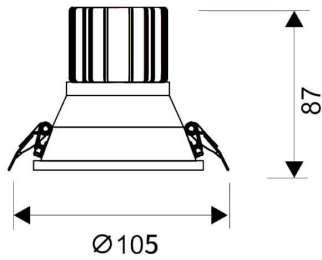

LIGHT HOLE

Lavov Downlights from the family LIGHT HOLE ,power 15 W and CRI 80 with an optic 38 degrees made in Die Cast Aluminum finished in White with a real lumen output of 1350lm and an efficiency of 90lm/W. DALI driver.

Item code	86.D416.2423.01
Product type	Indoor
Category	Downlights
Family	LIGHT HOLE
Pictograms	

Scheme

Product

Real power (W)	15
Real luminous flux (Lm)	1350
Luminous efficiency (Lm/W)	90
Beam angle (°)	38
Life time (h)	50000 h L80B10
IP	20
Electrical class insulation	Clas II
Colour	White
Control gear included	Yes
Control gear	DALI
Flicker Free	Yes
Light source	LED
Type of LED	COB
Colour temperature (K)	4000
Colour consistency (SDCM)	SDCM<3
CRI	80