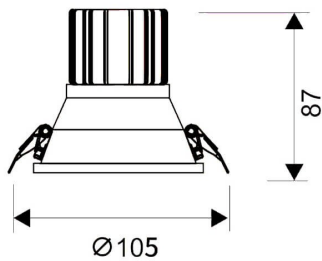

LIGHT HOLE

Lavov Downlights from the family LIGHT HOLE ,power 15 W and CRI 80 with an optic 38 degrees made in Die Cast Aluminum finished in White with a real lumen output of 1350lm and an efficiency of 90lm/W. DALI driver.

Item code	86.D416.2423.01
Product type	Indoor
Category	Downlights
Family	LIGHT HOLE

Pictograms

Scheme

Product

Real power (W)	15
Real luminous flux (Lm)	1350
Luminous efficiency (Lm/W)	90
Beam angle (°)	38
Life time (h)	50000 h L80B10
IP	20
Electrical class insulation	Clas II
Colour	White
Control gear included	Yes
Control gear	DALI
Flicker Free	Yes
Light source	LED
Type of LED	COB
Colour temperature (K)	4000
Colour consistency (SDCM)	SDCM<3
CRI	80