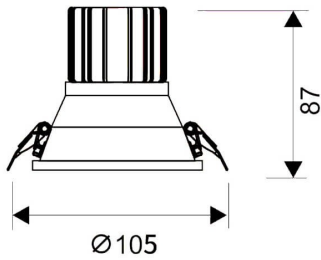

LIGHT HOLE

Lavov Downlights from the family LIGHT HOLE ,power 15 W and CRI 80 with an optic 40 degrees made in Die Cast Aluminum finished in White with a real lumen output of 1350lm and an efficiency of 90lm/W. ON/OFF driver.

Item code	86.D416.2431.01
Product type	Indoor
Category	Downlights
Family	LIGHT HOLE
Pictograms	

Scheme

Product

Real power (W)	15
Real luminous flux (Lm)	1350
Luminous efficiency (Lm/W)	90
Beam angle (°)	40
Life time (h)	50000 h L80B10
IP	20
Electrical class insulation	Clas II
Colour	White
Control gear included	Yes
Control gear	ON/OFF
Flicker Free	Yes
Light source	LED
Type of LED	COB
Colour temperature (K)	4000
Colour consistency (SDCM)	SDCM<3
CRI	80