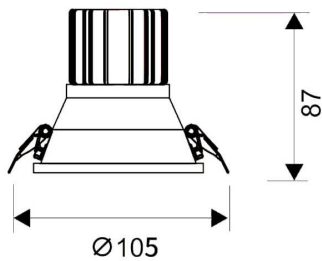

LIGHT HOLE

Lavov Downlights from the family LIGHT HOLE ,power 15 W and CRI 80 with an optic 40 degrees made in Die Cast Aluminum finished in White with a real lumen output of 1350lm and an efficiency of 90lm/W. ON/OFF driver.

Item code	86.D416.2431.01
Product type	Indoor
Category	Downlights
Family	LIGHT HOLE

Pictograms

Scheme

Product

Real power (W)	15
Real luminous flux (Lm)	1350
Luminous efficiency (Lm/W)	90
Beam angle (°)	40
Life time (h)	50000 h L80B10
IP	20
Electrical class insulation	Clas II
Colour	White
Control gear included	Yes
Control gear	ON/OFF
Flicker Free	Yes
Light source	LED
Type of LED	COB
Colour temperature (K)	4000
Colour consistency (SDCM)	SDCM<3
CRI	80