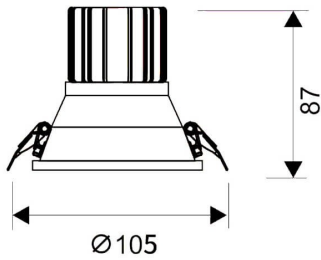

LIGHT HOLE

Lavov Downlights from the family LIGHT HOLE ,power 15 W and CRI 80 with an optic 40 degrees made in Die Cast Aluminum finished in White with a real lumen output of 1350lm and an efficiency of 90lm/W. DALI driver.

Item code	86.D416.2433.01
Product type	Indoor
Category	Downlights
Family	LIGHT HOLE
Pictograms	

Scheme

Product	
Real power (W)	15
Real luminous flux (Lm)	1350
Luminous efficiency (Lm/W)	90
Beam angle (°)	40
Life time (h)	50000 h L80B10
IP	20
Electrical class insulation	Clas II
Colour	White
Control gear included	Yes
Control gear	DALI
Flicker Free	Yes
Light source	LED
Type of LED	COB
Colour temperature (K)	4000
Colour consistency (SDCM)	SDCM<3
CRI	80