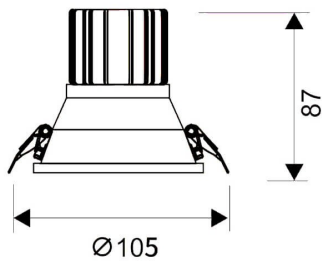

LIGHT HOLE

Lavov Downlights from the family LIGHT HOLE ,power 15 W and CRI 80 with an optic 40 degrees made in Die Cast Aluminum finished in White with a real lumen output of 1350lm and an efficiency of 90lm/W. DALI driver.

Item code	86.D416.2433.01
Product type	Indoor
Category	Downlights
Family	LIGHT HOLE

Pictograms

Scheme

Product

Real power (W)	15
Real luminous flux (Lm)	1350
Luminous efficiency (Lm/W)	90
Beam angle (°)	40
Life time (h)	50000 h L80B10
IP	20
Electrical class insulation	Clas II
Colour	White
Control gear included	Yes
Control gear	DALI
Flicker Free	Yes
Light source	LED
Type of LED	COB
Colour temperature (K)	4000
Colour consistency (SDCM)	SDCM<3
CRI	80