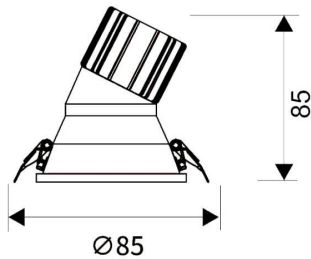

LIGHT HOLE

Lavov Downlights from the family LIGHT HOLE ,power 10 W and CRI 80 with an optic 24 degrees made in Die Cast Aluminum finished in White with a real lumen output of 900lm and an efficiency of 90lm/W. ON/OFF driver.

Item code	86.D417.1311.01
Product type	Indoor
Category	Downlights
Family	LIGHT HOLE
Pictograms	    

On Off		IP 44	IP 20	50000h L80B10
-----------	---	-------	-------	------------------

Scheme

Product	
Real power (W)	10
Real luminous flux (Lm)	900
Luminous efficiency (Lm/W)	90
Beam angle (°)	24
Life time (h)	50000 h L80B10
IP	20
Electrical class insulation	Clas II
Colour	White
Control gear included	Yes
Control gear	ON/OFF
Flicker Free	Yes
Light source	LED
Type of LED	COB
Colour temperature (K)	3000
Colour consistency (SDCM)	SDCM<3
CRI	80