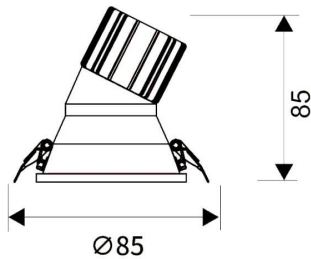

LIGHT HOLE

Lavov Downlights from the family LIGHT HOLE ,power 10 W and CRI 80 with an optic 24 degrees made in Die Cast Aluminum finished in White with a real lumen output of 900lm and an efficiency of 90lm/W. DALI driver.

Item code	86.D417.1313.01
Product type	Indoor
Category	Downlights
Family	LIGHT HOLE

Pictograms

Scheme

Product	
Real power (W)	10
Real luminous flux (Lm)	900
Luminous efficiency (Lm/W)	90
Beam angle (°)	24
Life time (h)	50000 h L80B10
IP	20
Electrical class insulation	Clas II
Colour	White
Control gear included	Yes
Control gear	DALI
Flicker Free	Yes
Light source	LED
Type of LED	COB
Colour temperature (K)	3000
Colour consistency (SDCM)	SDCM<3
CRI	80