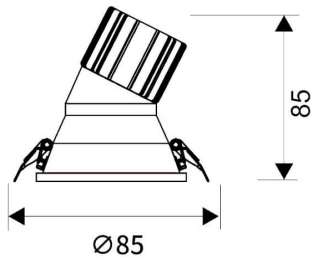

LIGHT HOLE

Lavov Downlights from the family LIGHT HOLE ,power 10 W and CRI 80 with an optic 24 degrees made in Die Cast Aluminum finished in White with a real lumen output of 900lm and an efficiency of 90lm/W. DALI driver.

Item code	86.D417.1313.01
Product type	Indoor
Category	Downlights
Family	LIGHT HOLE
Pictograms	

Scheme

Product	
Real power (W)	10
Real luminous flux (Lm)	900
Luminous efficiency (Lm/W)	90
Beam angle (°)	24
Life time (h)	50000 h L80B10
IP	20
Electrical class insulation	Clas II
Colour	White
Control gear included	Yes
Control gear	DALI
Flicker Free	Yes
Light source	LED
Type of LED	COB
Colour temperature (K)	3000
Colour consistency (SDCM)	SDCM<3
CRI	80