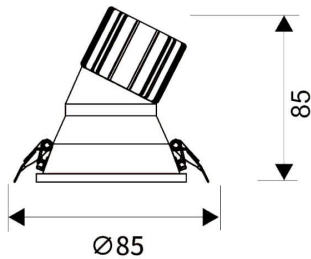

LIGHT HOLE

Lavov Downlights from the family LIGHT HOLE ,power 10 W and CRI 80 with an optic 38 degrees made in Die Cast Aluminum finished in White with a real lumen output of 900lm and an efficiency of 90lm/W. ON/OFF driver.

Item code	86.D417.1321.01
Product type	Indoor
Category	Downlights
Family	LIGHT HOLE
Pictograms	

Scheme

Product	
Real power (W)	10
Real luminous flux (Lm)	900
Luminous efficiency (Lm/W)	90
Beam angle (°)	38
Life time (h)	50000 h L80B10
IP	20
Electrical class insulation	Clas II
Colour	White
Control gear included	Yes
Control gear	ON/OFF
Flicker Free	Yes
Light source	LED
Type of LED	COB
Colour temperature (K)	3000
Colour consistency (SDCM)	SDCM<3
CRI	80