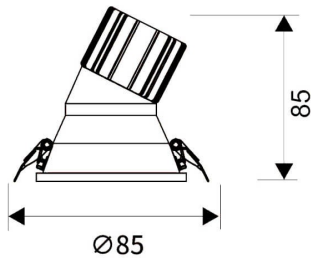

LIGHT HOLE

Lavov Downlights from the family LIGHT HOLE ,power 10 W and CRI 80 with an optic 38 degrees made in Die Cast Aluminum finished in White with a real lumen output of 900lm and an efficiency of 90lm/W. ON/OFF driver.

Item code	86.D417.1321.01
Product type	Indoor
Category	Downlights
Family	LIGHT HOLE

Pictograms

Scheme

Product

Real power (W)	10
Real luminous flux (Lm)	900
Luminous efficiency (Lm/W)	90
Beam angle (°)	38
Life time (h)	50000 h L80B10
IP	20
Electrical class insulation	Clas II
Colour	White
Control gear included	Yes
Control gear	ON/OFF
Flicker Free	Yes
Light source	LED
Type of LED	COB
Colour temperature (K)	3000
Colour consistency (SDCM)	SDCM<3
CRI	80