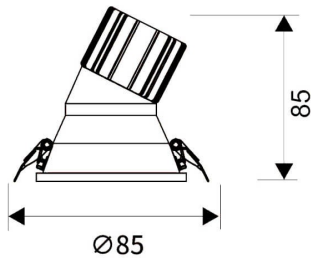

LIGHT HOLE

Lavov Downlights from the family LIGHT HOLE ,power 10 W and CRI 80 with an optic 38 degrees made in Die Cast Aluminum finished in White with a real lumen output of 900lm and an efficiency of 90lm/W. DALI driver.

Item code	86.D417.1323.01
Product type	Indoor
Category	Downlights
Family	LIGHT HOLE

Pictograms

Scheme

Product

Real power (W)	10
Real luminous flux (Lm)	900
Luminous efficiency (Lm/W)	90
Beam angle (°)	38
Life time (h)	50000 h L80B10
IP	20
Electrical class insulation	Clas II
Colour	White
Control gear included	Yes
Control gear	DALI
Flicker Free	Yes
Light source	LED
Type of LED	COB
Colour temperature (K)	3000
Colour consistency (SDCM)	SDCM<3
CRI	80