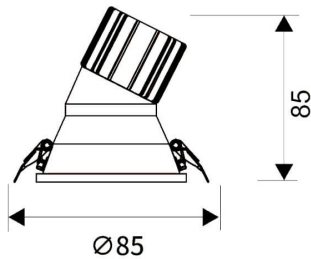

LIGHT HOLE

Lavov Downlights from the family LIGHT HOLE ,power 10 W and CRI 80 with an optic 38 degrees made in Die Cast Aluminum finished in White with a real lumen output of 900lm and an efficiency of 90lm/W. DALI driver.

Item code	86.D417.1323.01
Product type	Indoor
Category	Downlights
Family	LIGHT HOLE
Pictograms	

Scheme

Product	
Real power (W)	10
Real luminous flux (Lm)	900
Luminous efficiency (Lm/W)	90
Beam angle (°)	38
Life time (h)	50000 h L80B10
IP	20
Electrical class insulation	Clas II
Colour	White
Control gear included	Yes
Control gear	DALI
Flicker Free	Yes
Light source	LED
Type of LED	COB
Colour temperature (K)	3000
Colour consistency (SDCM)	SDCM<3
CRI	80