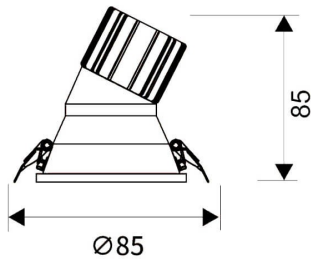

LIGHT HOLE

Lavov Downlights from the family LIGHT HOLE ,power 10 W and CRI 80 with an optic 40 degrees made in Die Cast Aluminum finished in White with a real lumen output of 900lm and an efficiency of 90lm/W. ON/OFF driver.

Item code	86.D417.1331.01
Product type	Indoor
Category	Downlights
Family	LIGHT HOLE
Pictograms	

Scheme

Product	
Real power (W)	10
Real luminous flux (Lm)	900
Luminous efficiency (Lm/W)	90
Beam angle (°)	40
Life time (h)	50000 h L80B10
IP	20
Electrical class insulation	Clas II
Colour	White
Control gear included	Yes
Control gear	ON/OFF
Flicker Free	Yes
Light source	LED
Type of LED	COB
Colour temperature (K)	3000
Colour consistency (SDCM)	SDCM<3
CRI	80