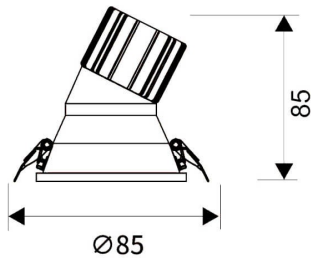

LIGHT HOLE

Lavov Downlights from the family LIGHT HOLE ,power 10 W and CRI 80 with an optic 40 degrees made in Die Cast Aluminum finished in White with a real lumen output of 900lm and an efficiency of 90lm/W. DALI driver.

Item code	86.D417.1333.01
Product type	Indoor
Category	Downlights
Family	LIGHT HOLE

Pictograms

Scheme

Product

Real power (W)	10
Real luminous flux (Lm)	900
Luminous efficiency (Lm/W)	90
Beam angle (°)	40
Life time (h)	50000 h L80B10
IP	20
Electrical class insulation	Clas II
Colour	White
Control gear included	Yes
Control gear	DALI
Flicker Free	Yes
Light source	LED
Type of LED	COB
Colour temperature (K)	3000
Colour consistency (SDCM)	SDCM<3
CRI	80