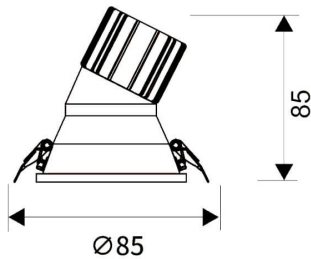

### LIGHT HOLE

Lavov Downlights from the family LIGHT HOLE ,power 10 W and CRI 80 with an optic 40 degrees made in Die Cast Aluminum finished in White with a real lumen output of 900lm and an efficiency of 90lm/W. DALI driver.

### Scheme

Product	
Real power (W)	10
Real luminous flux (Lm)	900
Luminous efficiency (Lm/W)	90
Beam angle (°)	40
Life time (h)	50000 h L80B10
IP	20
Electrical class insulation	Clas II
Colour	White
Control gear included	Yes
Control gear	DALI
Flicker Free	Yes
Light source	LED
Type of LED	COB
Colour temperature (K)	3000
Colour consistency (SDCM)	SDCM<3
CRI	80