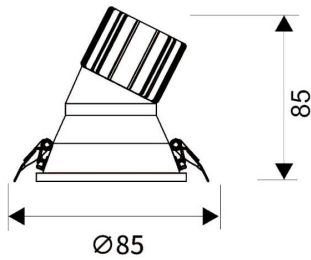

LIGHT HOLE

Lavov Downlights from the family LIGHT HOLE ,power 10 W and CRI 80 with an optic 40 degrees made in Die Cast Aluminum finished in White with a real lumen output of 900lm and an efficiency of 90lm/W. DALI driver.

Item code	86.D417.1333.01
Product type	Indoor
Category	Downlights
Family	LIGHT HOLE
Pictograms	

Scheme

Product	
Real power (W)	10
Real luminous flux (Lm)	900
Luminous efficiency (Lm/W)	90
Beam angle (°)	40
Life time (h)	50000 h L80B10
IP	20
Electrical class insulation	Clas II
Colour	White
Control gear included	Yes
Control gear	DALI
Flicker Free	Yes
Light source	LED
Type of LED	COB
Colour temperature (K)	3000
Colour consistency (SDCM)	SDCM<3
CRI	80