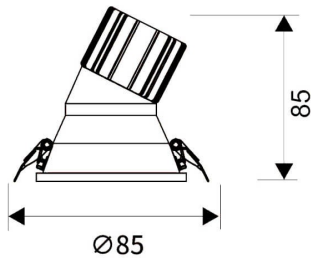

LIGHT HOLE

Lavov Downlights from the family LIGHT HOLE ,power 10 W and CRI 80 with an optic 24 degrees made in Die Cast Aluminum finished in White with a real lumen output of 900lm and an efficiency of 90lm/W. ON/OFF driver.

Item code	86.D417.1411.01
Product type	Indoor
Category	Downlights
Family	LIGHT HOLE

Pictograms

Scheme

Product

Real power (W)	10
Real luminous flux (Lm)	900
Luminous efficiency (Lm/W)	90
Beam angle (°)	24
Life time (h)	50000 h L80B10
IP	20
Electrical class insulation	Clas II
Colour	White
Control gear included	Yes
Control gear	ON/OFF
Flicker Free	Yes
Light source	LED
Type of LED	COB
Colour temperature (K)	4000
Colour consistency (SDCM)	SDCM<3
CRI	80