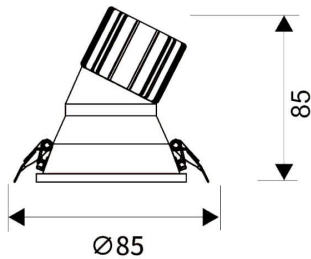

LIGHT HOLE

Lavov Downlights from the family LIGHT HOLE ,power 10 W and CRI 80 with an optic 24 degrees made in Die Cast Aluminum finished in White with a real lumen output of 900lm and an efficiency of 90lm/W. ON/OFF driver.

Item code	86.D417.1411.01
Product type	Indoor
Category	Downlights
Family	LIGHT HOLE
Pictograms	    

On Off		IP 44	IP 20	50000h L80B10
-----------	---	-------	-------	------------------

Scheme

Product	
Real power (W)	10
Real luminous flux (Lm)	900
Luminous efficiency (Lm/W)	90
Beam angle (°)	24
Life time (h)	50000 h L80B10
IP	20
Electrical class insulation	Clas II
Colour	White
Control gear included	Yes
Control gear	ON/OFF
Flicker Free	Yes
Light source	LED
Type of LED	COB
Colour temperature (K)	4000
Colour consistency (SDCM)	SDCM<3
CRI	80