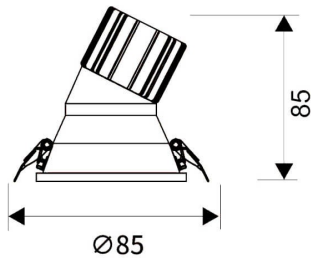

LIGHT HOLE

Lavov Downlights from the family LIGHT HOLE ,power 10 W and CRI 80 with an optic 40 degrees made in Die Cast Aluminum finished in White with a real lumen output of 900lm and an efficiency of 90lm/W. ON/OFF driver.

Item code	86.D417.1431.01
Product type	Indoor
Category	Downlights
Family	LIGHT HOLE

Pictograms

Scheme

Product	
Real power (W)	10
Real luminous flux (Lm)	900
Luminous efficiency (Lm/W)	90
Beam angle (°)	40
Life time (h)	50000 h L80B10
IP	20
Electrical class insulation	Clas II
Colour	White
Control gear included	Yes
Control gear	ON/OFF
Flicker Free	Yes
Light source	LED
Type of LED	COB
Colour temperature (K)	4000
Colour consistency (SDCM)	SDCM<3
CRI	80