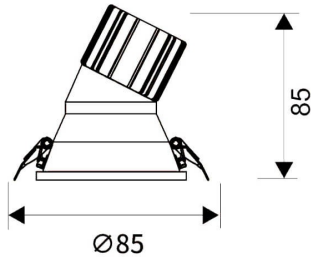

LIGHT HOLE

Lavov Downlights from the family LIGHT HOLE ,power 10 W and CRI 80 with an optic 40 degrees made in Die Cast Aluminum finished in White with a real lumen output of 900lm and an efficiency of 90lm/W. ON/OFF driver.

Item code	86.D417.1431.01
Product type	Indoor
Category	Downlights
Family	LIGHT HOLE
Pictograms	    

Scheme

Product	
Real power (W)	10
Real luminous flux (Lm)	900
Luminous efficiency (Lm/W)	90
Beam angle (°)	40
Life time (h)	50000 h L80B10
IP	20
Electrical class insulation	Clas II
Colour	White
Control gear included	Yes
Control gear	ON/OFF
Flicker Free	Yes
Light source	LED
Type of LED	COB
Colour temperature (K)	4000
Colour consistency (SDCM)	SDCM<3
CRI	80