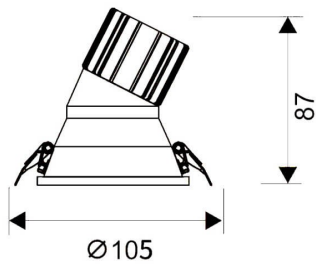

LIGHT HOLE

Lavov Downlights from the family LIGHT HOLE ,power 15 W and CRI 80 with an optic 24 degrees made in Die Cast Aluminum finished in White with a real lumen output of 1350lm and an efficiency of 90lm/W. ON/OFF driver.

Item code	86.D417.2311.01
Product type	Indoor
Category	Downlights
Family	LIGHT HOLE
Pictograms	

Scheme

Product	
Real power (W)	15
Real luminous flux (Lm)	1350
Luminous efficiency (Lm/W)	90
Beam angle (°)	24
Life time (h)	50000 h L80B10
IP	20
Electrical class insulation	Clas II
Colour	White
Control gear included	Yes
Control gear	ON/OFF
Flicker Free	Yes
Light source	LED
Type of LED	COB
Colour temperature (K)	3000
Colour consistency (SDCM)	SDCM<3
CRI	80