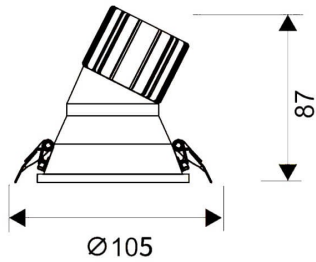

LIGHT HOLE

Lavov Downlights from the family LIGHT HOLE ,power 15 W and CRI 80 with an optic 24 degrees made in Die Cast Aluminum finished in White with a real lumen output of 1350lm and an efficiency of 90lm/W. DALI driver.

Item code	86.D417.2313.01
Product type	Indoor
Category	Downlights
Family	LIGHT HOLE

Pictograms

Scheme

Product

Real power (W)	15
Real luminous flux (Lm)	1350
Luminous efficiency (Lm/W)	90
Beam angle (°)	24
Life time (h)	50000 h L80B10
IP	20
Electrical class insulation	Clas II
Colour	White
Control gear included	Yes
Control gear	DALI
Flicker Free	Yes
Light source	LED
Type of LED	COB
Colour temperature (K)	3000
Colour consistency (SDCM)	SDCM<3
CRI	80