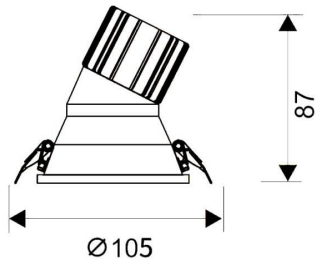

LIGHT HOLE

Lavov Downlights from the family LIGHT HOLE ,power 15 W and CRI 80 with an optic 24 degrees made in Die Cast Aluminum finished in White with a real lumen output of 1350lm and an efficiency of 90lm/W. DALI driver.

Item code	86.D417.2313.01
Product type	Indoor
Category	Downlights
Family	LIGHT HOLE

Pictograms

Scheme

Product

Real power (W)	15
Real luminous flux (Lm)	1350
Luminous efficiency (Lm/W)	90
Beam angle (°)	24
Life time (h)	50000 h L80B10
IP	20
Electrical class insulation	Clas II
Colour	White
Control gear included	Yes
Control gear	DALI
Flicker Free	Yes
Light source	LED
Type of LED	COB
Colour temperature (K)	3000
Colour consistency (SDCM)	SDCM<3
CRI	80