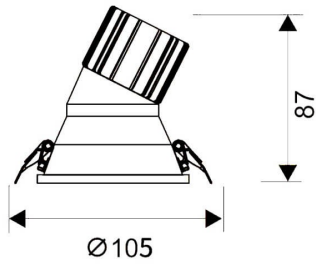

LIGHT HOLE

Lavov Downlights from the family LIGHT HOLE ,power 15 W and CRI 80 with an optic 38 degrees made in Die Cast Aluminum finished in White with a real lumen output of 1350lm and an efficiency of 90lm/W. ON/OFF driver.

Item code	86.D417.2321.01
Product type	Indoor
Category	Downlights
Family	LIGHT HOLE

Pictograms

Scheme

Product

Real power (W)	15
Real luminous flux (Lm)	1350
Luminous efficiency (Lm/W)	90
Beam angle (°)	38
Life time (h)	50000 h L80B10
IP	20
Electrical class insulation	Clas II
Colour	White
Control gear included	Yes
Control gear	ON/OFF
Flicker Free	Yes
Light source	LED
Type of LED	COB
Colour temperature (K)	3000
Colour consistency (SDCM)	SDCM<3
CRI	80