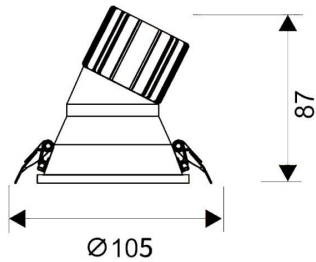

LIGHT HOLE

Lavov Downlights from the family LIGHT HOLE ,power 15 W and CRI 80 with an optic 38 degrees made in Die Cast Aluminum finished in White with a real lumen output of 1350lm and an efficiency of 90lm/W. DALI driver.

Item code	86.D417.2323.01
Product type	Indoor
Category	Downlights
Family	LIGHT HOLE

Pictograms

Scheme

Product

Real power (W)	15
Real luminous flux (Lm)	1350
Luminous efficiency (Lm/W)	90
Beam angle (°)	38
Life time (h)	50000 h L80B10
IP	20
Electrical class insulation	Clas II
Colour	White
Control gear included	Yes
Control gear	DALI
Flicker Free	Yes
Light source	LED
Type of LED	COB
Colour temperature (K)	3000
Colour consistency (SDCM)	SDCM<3
CRI	80