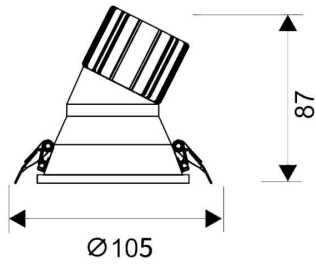

LIGHT HOLE

Lavov Downlights from the family LIGHT HOLE ,power 15 W and CRI 80 with an optic 40 degrees made in Die Cast Aluminum finished in White with a real lumen output of 1350lm and an efficiency of 90lm/W. ON/OFF driver.

Item code	86.D417.2331.01
Product type	Indoor
Category	Downlights
Family	LIGHT HOLE
Pictograms	    

Scheme

Product	
Real power (W)	15
Real luminous flux (Lm)	1350
Luminous efficiency (Lm/W)	90
Beam angle (°)	40
Life time (h)	50000 h L80B10
IP	20
Electrical class insulation	Clas II
Colour	White
Control gear included	Yes
Control gear	ON/OFF
Flicker Free	Yes
Light source	LED
Type of LED	COB
Colour temperature (K)	3000
Colour consistency (SDCM)	SDCM<3
CRI	80