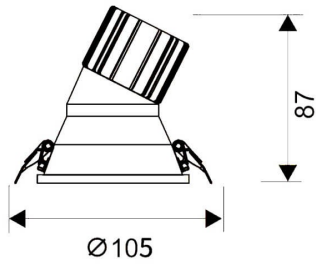

LIGHT HOLE

Lavov Downlights from the family LIGHT HOLE ,power 15 W and CRI 80 with an optic 40 degrees made in Die Cast Aluminum finished in White with a real lumen output of 1350lm and an efficiency of 90lm/W. DALI driver.

Item code	86.D417.2333.01
Product type	Indoor
Category	Downlights
Family	LIGHT HOLE

Pictograms

Scheme

Product	
Real power (W)	15
Real luminous flux (Lm)	1350
Luminous efficiency (Lm/W)	90
Beam angle (°)	40
Life time (h)	50000 h L80B10
IP	20
Electrical class insulation	Clas II
Colour	White
Control gear included	Yes
Control gear	DALI
Flicker Free	Yes
Light source	LED
Type of LED	COB
Colour temperature (K)	3000
Colour consistency (SDCM)	SDCM<3
CRI	80