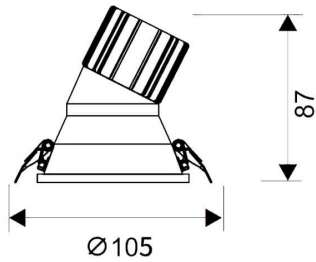

LIGHT HOLE

Lavov Downlights from the family LIGHT HOLE ,power 15 W and CRI 80 with an optic 40 degrees made in Die Cast Aluminum finished in White with a real lumen output of 1350lm and an efficiency of 90lm/W. DALI driver.

Item code	86.D417.2333.01
Product type	Indoor
Category	Downlights
Family	LIGHT HOLE
Pictograms	

Scheme

Product	
Real power (W)	15
Real luminous flux (Lm)	1350
Luminous efficiency (Lm/W)	90
Beam angle (°)	40
Life time (h)	50000 h L80B10
IP	20
Electrical class insulation	Clas II
Colour	White
Control gear included	Yes
Control gear	DALI
Flicker Free	Yes
Light source	LED
Type of LED	COB
Colour temperature (K)	3000
Colour consistency (SDCM)	SDCM<3
CRI	80