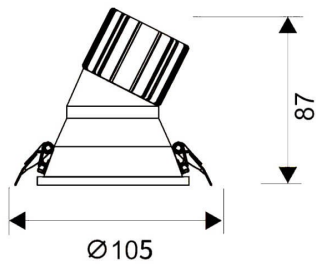

### LIGHT HOLE

Lavov Downlights from the family LIGHT HOLE ,power 15 W and CRI 80 with an optic 24 degrees made in Die Cast Aluminum finished in White with a real lumen output of 1350lm and an efficiency of 90lm/W. ON/OFF driver.

Item code	86.D417.2411.01
Product type	Indoor
Category	Downlights
Family	LIGHT HOLE
Pictograms	    

On Off		IP 44	IP 20	50000h L80B10
-----------	---	-------	-------	------------------

### Scheme

Product	
Real power (W)	15
Real luminous flux (Lm)	1350
Luminous efficiency (Lm/W)	90
Beam angle (°)	24
Life time (h)	50000 h L80B10
IP	20
Electrical class insulation	Clas II
Colour	White
Control gear included	Yes
Control gear	ON/OFF
Flicker Free	Yes
Light source	LED
Type of LED	COB
Colour temperature (K)	4000
Colour consistency (SDCM)	SDCM<3
CRI	80