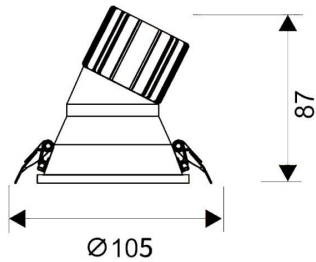

LIGHT HOLE

Lavov Downlights from the family LIGHT HOLE ,power 15 W and CRI 80 with an optic 24 degrees made in Die Cast Aluminum finished in White with a real lumen output of 1350lm and an efficiency of 90lm/W. DALI driver.

Item code	86.D417.2413.01
Product type	Indoor
Category	Downlights
Family	LIGHT HOLE

Pictograms

Scheme

Product

Real power (W)	15
Real luminous flux (Lm)	1350
Luminous efficiency (Lm/W)	90
Beam angle (°)	24
Life time (h)	50000 h L80B10
IP	20
Electrical class insulation	Clas II
Colour	White
Control gear included	Yes
Control gear	DALI
Flicker Free	Yes
Light source	LED
Type of LED	COB
Colour temperature (K)	4000
Colour consistency (SDCM)	SDCM<3
CRI	80