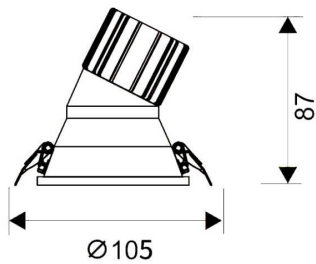

LIGHT HOLE

Lavov Downlights from the family LIGHT HOLE ,power 15 W and CRI 80 with an optic 38 degrees made in Die Cast Aluminum finished in White with a real lumen output of 1350lm and an efficiency of 90lm/W. DALI driver.

Item code	86.D417.2423.01
Product type	Indoor
Category	Downlights
Family	LIGHT HOLE

Pictograms

Scheme

Product

Real power (W)	15
Real luminous flux (Lm)	1350
Luminous efficiency (Lm/W)	90
Beam angle (°)	38
Life time (h)	50000 h L80B10
IP	20
Electrical class insulation	Clas II
Colour	White
Control gear included	Yes
Control gear	DALI
Flicker Free	Yes
Light source	LED
Type of LED	COB
Colour temperature (K)	4000
Colour consistency (SDCM)	SDCM<3
CRI	80