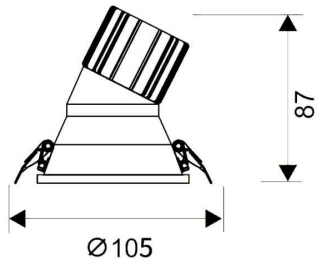

### LIGHT HOLE

Lavov Downlights from the family LIGHT HOLE ,power 15 W and CRI 80 with an optic 40 degrees made in Die Cast Aluminum finished in White with a real lumen output of 1350lm and an efficiency of 90lm/W. ON/OFF driver.

Item code	86.D417.2431.01
Product type	Indoor
Category	Downlights
Family	LIGHT HOLE
Pictograms	    

On Off		IP 44	IP 20	50000h L80B10
-----------	---	-------	-------	------------------

### Scheme

Product	
Real power (W)	15
Real luminous flux (Lm)	1350
Luminous efficiency (Lm/W)	90
Beam angle (°)	40
Life time (h)	50000 h L80B10
IP	20
Electrical class insulation	Clas II
Colour	White
Control gear included	Yes
Control gear	ON/OFF
Flicker Free	Yes
Light source	LED
Type of LED	COB
Colour temperature (K)	4000
Colour consistency (SDCM)	SDCM<3
CRI	80