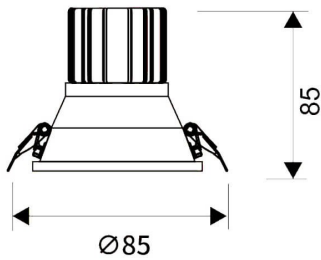

LIGHT HOLE

Lavov Downlights from the family LIGHT HOLE ,power 10 W and CRI 80 with an optic 24 degrees made in Die Cast Aluminum finished in White with a real lumen output of 900lm and an efficiency of 90lm/W. ON/OFF driver.

Item code	86.D516.1311.01
Product type	Indoor
Category	Downlights
Family	LIGHT HOLE
Pictograms	

Scheme

Product

Real power (W)	10
Real luminous flux (Lm)	900
Luminous efficiency (Lm/W)	90
Beam angle (°)	24
Life time (h)	50000 h L80B10
IP	20
Electrical class insulation	Clas II
Colour	White
Control gear included	Yes
Control gear	ON/OFF
Flicker Free	Yes
Light source	LED
Type of LED	COB
Colour temperature (K)	3000
Colour consistency (SDCM)	SDCM<3
CRI	80