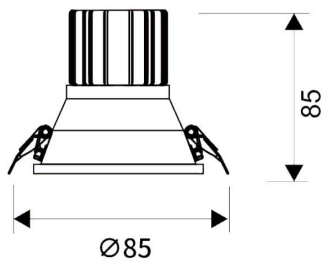

LIGHT HOLE

Lavov Downlights from the family LIGHT HOLE ,power 10 W and CRI 80 with an optic 24 degrees made in Die Cast Aluminum finished in White with a real lumen output of 900lm and an efficiency of 90lm/W. ON/OFF driver.

Item code	86.D516.1311.01
Product type	Indoor
Category	Downlights
Family	LIGHT HOLE

Pictograms

Scheme

Product

Real power (W)	10
Real luminous flux (Lm)	900
Luminous efficiency (Lm/W)	90
Beam angle (°)	24
Life time (h)	50000 h L80B10
IP	20
Electrical class insulation	Clas II
Colour	White
Control gear included	Yes
Control gear	ON/OFF
Flicker Free	Yes
Light source	LED
Type of LED	COB
Colour temperature (K)	3000
Colour consistency (SDCM)	SDCM<3
CRI	80