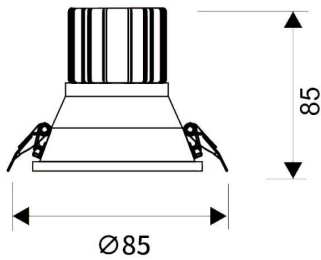

LIGHT HOLE

Lavov Downlights from the family LIGHT HOLE ,power 10 W and CRI 80 with an optic 24 degrees made in Die Cast Aluminum finished in White with a real lumen output of 900lm and an efficiency of 90lm/W. DALI driver.

Item code	86.D516.1313.01
Product type	Indoor
Category	Downlights
Family	LIGHT HOLE

Pictograms

Scheme

Product

Real power (W)	10
Real luminous flux (Lm)	900
Luminous efficiency (Lm/W)	90
Beam angle (°)	24
Life time (h)	50000 h L80B10
IP	20
Electrical class insulation	Clas II
Colour	White
Control gear included	Yes
Control gear	DALI
Flicker Free	Yes
Light source	LED
Type of LED	COB
Colour temperature (K)	3000
Colour consistency (SDCM)	SDCM<3
CRI	80