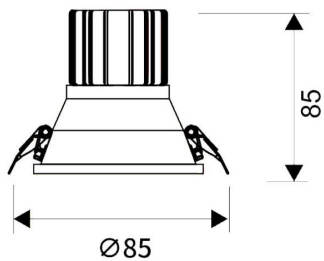

LIGHT HOLE

Lavov Downlights from the family LIGHT HOLE ,power 10 W and CRI 80 with an optic 24 degrees made in Die Cast Aluminum finished in White with a real lumen output of 900lm and an efficiency of 90lm/W. DALI driver.

Item code	86.D516.1313.01
Product type	Indoor
Category	Downlights
Family	LIGHT HOLE
Pictograms	    

On Off		IP 44	IP 20	50000h L80B10
-----------	---	-------	-------	------------------

Scheme

Product	
Real power (W)	10
Real luminous flux (Lm)	900
Luminous efficiency (Lm/W)	90
Beam angle (°)	24
Life time (h)	50000 h L80B10
IP	20
Electrical class insulation	Clas II
Colour	White
Control gear included	Yes
Control gear	DALI
Flicker Free	Yes
Light source	LED
Type of LED	COB
Colour temperature (K)	3000
Colour consistency (SDCM)	SDCM<3
CRI	80