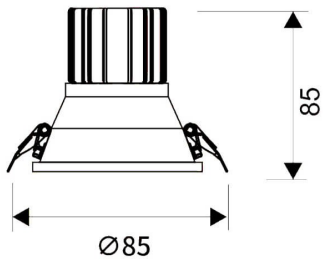

### LIGHT HOLE

Lavov Downlights from the family LIGHT HOLE ,power 10 W and CRI 80 with an optic 38 degrees made in Die Cast Aluminum finished in White with a real lumen output of 900lm and an efficiency of 90lm/W. ON/OFF driver.

#### Product

Real power (W)	10
Real luminous flux (Lm)	900
Luminous efficiency (Lm/W)	90
Beam angle (°)	38
Life time (h)	50000 h L80B10
IP	20
Electrical class insulation	Clas II
Colour	White
Control gear included	Yes
Control gear	ON/OFF
Flicker Free	Yes
Light source	LED
Type of LED	COB
Colour temperature (K)	3000
Colour consistency (SDCM)	SDCM<3
CRI	80