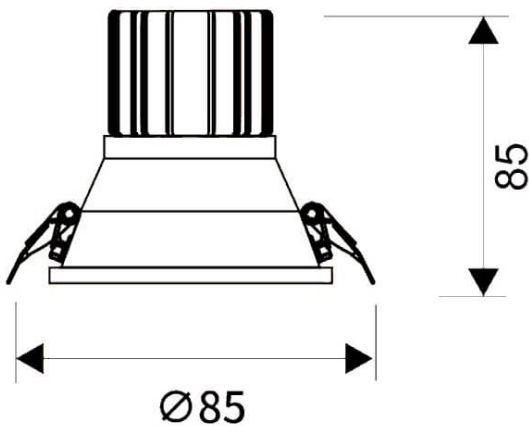

LIGHT HOLE

Lavov Downlights from the family LIGHT HOLE ,power 10 W and CRI 80 with an optic 38 degrees made in Die Cast Aluminum finished in White with a real lumen output of 900lm and an efficiency of 90lm/W. ON/OFF driver.

Item code 86.D516.1321.01

Product type Indoor

Category Downlights

Family LIGHT HOLE

Pictograms

Scheme

Product

Real power (W) 10

Real luminous flux (Lm) 900

Luminous efficiency (Lm/W) 90

Beam angle (°) 38

Life time (h) 50000 h L80B10

IP 20

Electrical class insulation Clas II

Colour White

Control gear included Yes