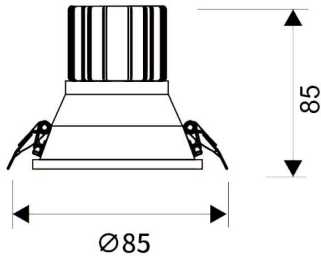

LIGHT HOLE

Lavov Downlights from the family LIGHT HOLE ,power 10 W and CRI 80 with an optic 38 degrees made in Die Cast Aluminum finished in White with a real lumen output of 900lm and an efficiency of 90lm/W. DALI driver.

Item code	86.D516.1323.01
Product type	Indoor
Category	Downlights
Family	LIGHT HOLE

Pictograms

Scheme

Product

Real power (W)	10
Real luminous flux (Lm)	900
Luminous efficiency (Lm/W)	90
Beam angle (°)	38
Life time (h)	50000 h L80B10
IP	20
Electrical class insulation	Clas II
Colour	White
Control gear included	Yes
Control gear	DALI
Flicker Free	Yes
Light source	LED
Type of LED	COB
Colour temperature (K)	3000
Colour consistency (SDCM)	SDCM<3
CRI	80