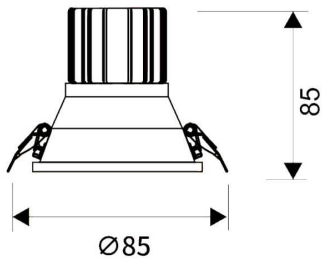

LIGHT HOLE

Lavov Downlights from the family LIGHT HOLE ,power 10 W and CRI 80 with an optic 38 degrees made in Die Cast Aluminum finished in White with a real lumen output of 900lm and an efficiency of 90lm/W. DALI driver.

Item code	86.D516.1323.01
Product type	Indoor
Category	Downlights
Family	LIGHT HOLE
Pictograms	         

Scheme

Product	
Real power (W)	10
Real luminous flux (Lm)	900
Luminous efficiency (Lm/W)	90
Beam angle (°)	38
Life time (h)	50000 h L80B10
IP	20
Electrical class insulation	Clas II
Colour	White
Control gear included	Yes
Control gear	DALI
Flicker Free	Yes
Light source	LED
Type of LED	COB
Colour temperature (K)	3000
Colour consistency (SDCM)	SDCM<3
CRI	80