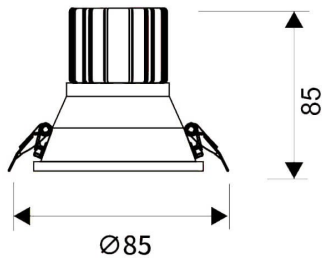

LIGHT HOLE

Lavov Downlights from the family LIGHT HOLE ,power 10 W and CRI 80 with an optic 40 degrees made in Die Cast Aluminum finished in White with a real lumen output of 900lm and an efficiency of 90lm/W. ON/OFF driver.

Item code	86.D516.1331.01
Product type	Indoor
Category	Downlights
Family	LIGHT HOLE
Pictograms	

Scheme

Product	
Real power (W)	10
Real luminous flux (Lm)	900
Luminous efficiency (Lm/W)	90
Beam angle (°)	40
Life time (h)	50000 h L80B10
IP	20
Electrical class insulation	Clas II
Colour	White
Control gear included	Yes
Control gear	ON/OFF
Flicker Free	Yes
Light source	LED
Type of LED	COB
Colour temperature (K)	3000
Colour consistency (SDCM)	SDCM<3
CRI	80