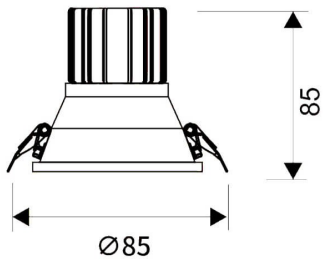

### LIGHT HOLE

Lavov Downlights from the family LIGHT HOLE ,power 10 W and CRI 80 with an optic 40 degrees made in Die Cast Aluminum finished in White with a real lumen output of 900lm and an efficiency of 90lm/W. ON/OFF driver.

Item code	86.D516.1331.01
Product type	Indoor
Category	Downlights
Family	LIGHT HOLE

### Product

Real power (W)	10
Real luminous flux (Lm)	900
Luminous efficiency (Lm/W)	90
Beam angle (°)	40
Life time (h)	50000 h L80B10
IP	20
Electrical class insulation	Clas II
Colour	White
Control gear included	Yes
Control gear	ON/OFF
Flicker Free	Yes
Light source	LED
Type of LED	COB
Colour temperature (K)	3000
Colour consistency (SDCM)	SDCM<3
CRI	80