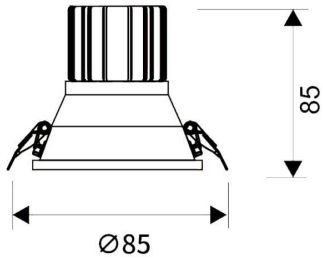

LIGHT HOLE

Lavov Downlights from the family LIGHT HOLE ,power 10 W and CRI 80 with an optic 24 degrees made in Die Cast Aluminum finished in White with a real lumen output of 900lm and an efficiency of 90lm/W. ON/OFF driver.

Item code	86.D516.1411.01
Product type	Indoor
Category	Downlights
Family	LIGHT HOLE
Pictograms	    

Scheme

Product	
Real power (W)	10
Real luminous flux (Lm)	900
Luminous efficiency (Lm/W)	90
Beam angle (°)	24
Life time (h)	50000 h L80B10
IP	20
Electrical class insulation	Clas II
Colour	White
Control gear included	Yes
Control gear	ON/OFF
Flicker Free	Yes
Light source	LED
Type of LED	COB
Colour temperature (K)	4000
Colour consistency (SDCM)	SDCM<3
CRI	80