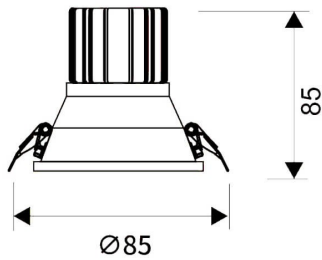

LIGHT HOLE

Lavov Downlights from the family LIGHT HOLE ,power 10 W and CRI 80 with an optic 24 degrees made in Die Cast Aluminum finished in White with a real lumen output of 900lm and an efficiency of 90lm/W. DALI driver.

Item code	86.D516.1413.01
Product type	Indoor
Category	Downlights
Family	LIGHT HOLE
Pictograms	

Scheme

Product	
Real power (W)	10
Real luminous flux (Lm)	900
Luminous efficiency (Lm/W)	90
Beam angle (°)	24
Life time (h)	50000 h L80B10
IP	20
Electrical class insulation	Clas II
Colour	White
Control gear included	Yes
Control gear	DALI
Flicker Free	Yes
Light source	LED
Type of LED	COB
Colour temperature (K)	4000
Colour consistency (SDCM)	SDCM<3
CRI	80