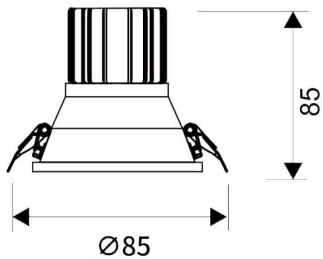

LIGHT HOLE

Lavov Downlights from the family LIGHT HOLE ,power 10 W and CRI 80 with an optic 24 degrees made in Die Cast Aluminum finished in White with a real lumen output of 900lm and an efficiency of 90lm/W. DALI driver.

Item code	86.D516.1413.01
Product type	Indoor
Category	Downlights
Family	LIGHT HOLE

Pictograms

Scheme

Product

Real power (W)	10
Real luminous flux (Lm)	900
Luminous efficiency (Lm/W)	90
Beam angle (°)	24
Life time (h)	50000 h L80B10
IP	20
Electrical class insulation	Clas II
Colour	White
Control gear included	Yes
Control gear	DALI
Flicker Free	Yes
Light source	LED
Type of LED	COB
Colour temperature (K)	4000
Colour consistency (SDCM)	SDCM<3
CRI	80