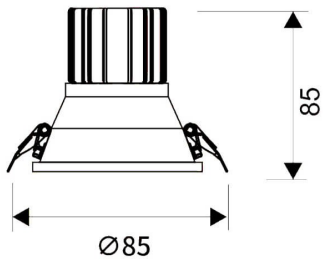

### LIGHT HOLE

Lavov Downlights from the family LIGHT HOLE ,power 10 W and CRI 80 with an optic 38 degrees made in Die Cast Aluminum finished in White with a real lumen output of 900lm and an efficiency of 90lm/W. ON/OFF driver.

#### Product

Real power (W)	10
Real luminous flux (Lm)	900
Luminous efficiency (Lm/W)	90
Beam angle (°)	38
Life time (h)	50000 h L80B10
IP	20
Electrical class insulation	Clas II
Colour	White
Control gear included	Yes
Control gear	ON/OFF
Flicker Free	Yes
Light source	LED
Type of LED	COB
Colour temperature (K)	4000
Colour consistency (SDCM)	SDCM<3
CRI	80