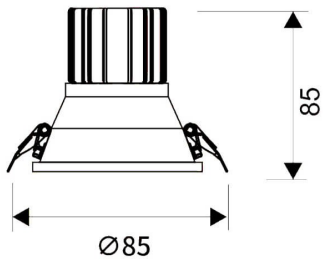

LIGHT HOLE

Lavov Downlights from the family LIGHT HOLE ,power 10 W and CRI 80 with an optic 38 degrees made in Die Cast Aluminum finished in White with a real lumen output of 900lm and an efficiency of 90lm/W. DALI driver.

Item code	86.D516.1423.01
Product type	Indoor
Category	Downlights
Family	LIGHT HOLE

Pictograms

Scheme

Product

Real power (W)	10
Real luminous flux (Lm)	900
Luminous efficiency (Lm/W)	90
Beam angle (°)	38
Life time (h)	50000 h L80B10
IP	20
Electrical class insulation	Clas II
Colour	White
Control gear included	Yes
Control gear	DALI
Flicker Free	Yes
Light source	LED
Type of LED	COB
Colour temperature (K)	4000
Colour consistency (SDCM)	SDCM<3
CRI	80