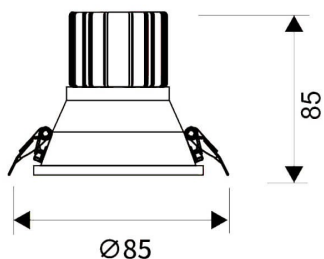

LIGHT HOLE

Lavov Downlights from the family LIGHT HOLE ,power 10 W and CRI 80 with an optic 38 degrees made in Die Cast Aluminum finished in White with a real lumen output of 900lm and an efficiency of 90lm/W. DALI driver.

Item code	86.D516.1423.01
Product type	Indoor
Category	Downlights
Family	LIGHT HOLE
Pictograms	

Scheme

Product	
Real power (W)	10
Real luminous flux (Lm)	900
Luminous efficiency (Lm/W)	90
Beam angle (°)	38
Life time (h)	50000 h L80B10
IP	20
Electrical class insulation	Clas II
Colour	White
Control gear included	Yes
Control gear	DALI
Flicker Free	Yes
Light source	LED
Type of LED	COB
Colour temperature (K)	4000
Colour consistency (SDCM)	SDCM<3
CRI	80