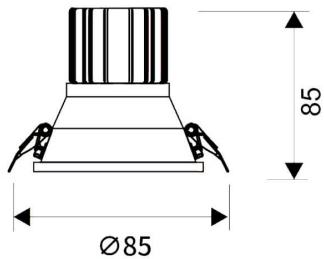

### LIGHT HOLE

Lavov Downlights from the family LIGHT HOLE ,power 10 W and CRI 80 with an optic 40 degrees made in Die Cast Aluminum finished in White with a real lumen output of 900lm and an efficiency of 90lm/W. ON/OFF driver.

#### Product

Real power (W)	10
Real luminous flux (Lm)	900
Luminous efficiency (Lm/W)	90
Beam angle (°)	40
Life time (h)	50000 h L80B10
IP	20
Electrical class insulation	Clas II
Colour	White
Control gear included	Yes
Control gear	ON/OFF
Flicker Free	Yes
Light source	LED
Type of LED	COB
Colour temperature (K)	4000
Colour consistency (SDCM)	SDCM<3
CRI	80