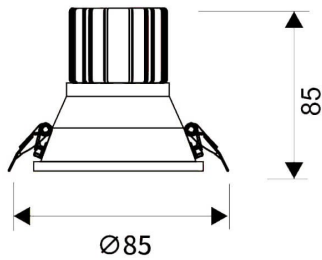

LIGHT HOLE

Lavov Downlights from the family LIGHT HOLE ,power 10 W and CRI 80 with an optic 40 degrees made in Die Cast Aluminum finished in White with a real lumen output of 900lm and an efficiency of 90lm/W. DALI driver.

Item code	86.D516.1433.01
Product type	Indoor
Category	Downlights
Family	LIGHT HOLE
Pictograms	

Scheme

Product	
Real power (W)	10
Real luminous flux (Lm)	900
Luminous efficiency (Lm/W)	90
Beam angle (°)	40
Life time (h)	50000 h L80B10
IP	20
Electrical class insulation	Clas II
Colour	White
Control gear included	Yes
Control gear	DALI
Flicker Free	Yes
Light source	LED
Type of LED	COB
Colour temperature (K)	4000
Colour consistency (SDCM)	SDCM<3
CRI	80