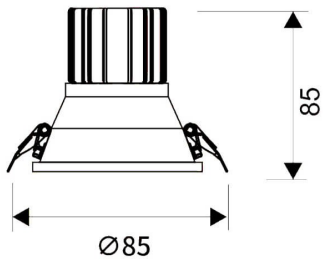

LIGHT HOLE

Lavov Downlights from the family LIGHT HOLE ,power 10 W and CRI 80 with an optic 40 degrees made in Die Cast Aluminum finished in White with a real lumen output of 900lm and an efficiency of 90lm/W. DALI driver.

Item code	86.D516.1433.01
Product type	Indoor
Category	Downlights
Family	LIGHT HOLE

Pictograms

Scheme

Product

Real power (W)	10
Real luminous flux (Lm)	900
Luminous efficiency (Lm/W)	90
Beam angle (°)	40
Life time (h)	50000 h L80B10
IP	20
Electrical class insulation	Clas II
Colour	White
Control gear included	Yes
Control gear	DALI
Flicker Free	Yes
Light source	LED
Type of LED	COB
Colour temperature (K)	4000
Colour consistency (SDCM)	SDCM<3
CRI	80