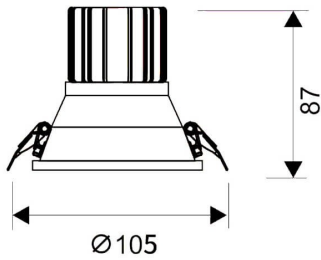

LIGHT HOLE

Lavov Downlights from the family LIGHT HOLE ,power 15 W and CRI 80 with an optic 24 degrees made in Die Cast Aluminum finished in White with a real lumen output of 1350lm and an efficiency of 90lm/W. ON/OFF driver.

Item code	86.D516.2311.01
Product type	Indoor
Category	Downlights
Family	LIGHT HOLE
Pictograms	

Scheme

Product	
Real power (W)	15
Real luminous flux (Lm)	1350
Luminous efficiency (Lm/W)	90
Beam angle (°)	24
Life time (h)	50000 h L80B10
IP	20
Electrical class insulation	Clas II
Colour	White
Control gear included	Yes
Control gear	ON/OFF
Flicker Free	Yes
Light source	LED
Type of LED	COB
Colour temperature (K)	3000
Colour consistency (SDCM)	SDCM<3
CRI	80