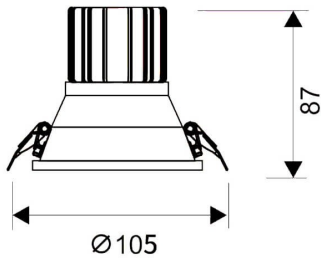

LIGHT HOLE

Lavov Downlights from the family LIGHT HOLE ,power 15 W and CRI 80 with an optic 24 degrees made in Die Cast Aluminum finished in White with a real lumen output of 1350lm and an efficiency of 90lm/W. ON/OFF driver.

Item code	86.D516.2311.01
Product type	Indoor
Category	Downlights
Family	LIGHT HOLE

Pictograms

Scheme

Product

Real power (W)	15
Real luminous flux (Lm)	1350
Luminous efficiency (Lm/W)	90
Beam angle (°)	24
Life time (h)	50000 h L80B10
IP	20
Electrical class insulation	Clas II
Colour	White
Control gear included	Yes
Control gear	ON/OFF
Flicker Free	Yes
Light source	LED
Type of LED	COB
Colour temperature (K)	3000
Colour consistency (SDCM)	SDCM<3
CRI	80