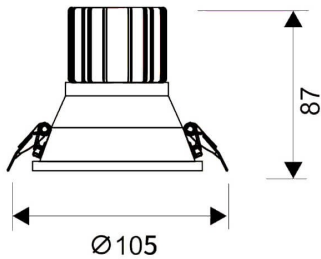

LIGHT HOLE

Lavov Downlights from the family LIGHT HOLE ,power 15 W and CRI 80 with an optic 24 degrees made in Die Cast Aluminum finished in White with a real lumen output of 1350lm and an efficiency of 90lm/W. ON/OFF driver.

Item code	86.D516.2311.01
Product type	Indoor
Category	Downlights
Family	LIGHT HOLE
Pictograms	

Scheme

Product	
Real power (W)	15
Real luminous flux (Lm)	1350
Luminous efficiency (Lm/W)	90
Beam angle (°)	24
Life time (h)	50000 h L80B10
IP	20
Electrical class insulation	Clas II
Colour	White
Control gear included	Yes
Control gear	ON/OFF
Flicker Free	Yes
Light source	LED
Type of LED	COB
Colour temperature (K)	3000
Colour consistency (SDCM)	SDCM<3
CRI	80