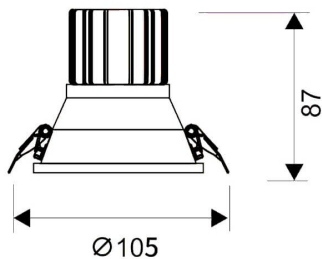

### LIGHT HOLE

Lavov Downlights from the family LIGHT HOLE ,power 15 W and CRI 80 with an optic 24 degrees made in Die Cast Aluminum finished in White with a real lumen output of 1350lm and an efficiency of 90lm/W. DALI driver.

Item code	86.D516.2313.01
Product type	Indoor
Category	Downlights
Family	LIGHT HOLE
Pictograms	

### Scheme

Product	
Real power (W)	15
Real luminous flux (Lm)	1350
Luminous efficiency (Lm/W)	90
Beam angle (°)	24
Life time (h)	50000 h L80B10
IP	20
Electrical class insulation	Clas II
Colour	White
Control gear included	Yes
Control gear	DALI
Flicker Free	Yes
Light source	LED
Type of LED	COB
Colour temperature (K)	3000
Colour consistency (SDCM)	SDCM<3
CRI	80