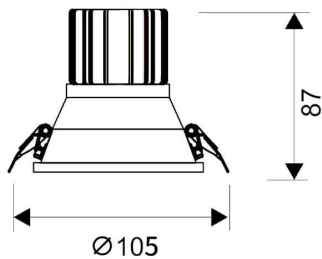

LIGHT HOLE

Lavov Downlights from the family LIGHT HOLE ,power 15 W and CRI 80 with an optic 24 degrees made in Die Cast Aluminum finished in White with a real lumen output of 1350lm and an efficiency of 90lm/W. DALI driver.

Item code	86.D516.2313.01
Product type	Indoor
Category	Downlights
Family	LIGHT HOLE
Pictograms	

Scheme

Product	
Real power (W)	15
Real luminous flux (Lm)	1350
Luminous efficiency (Lm/W)	90
Beam angle (°)	24
Life time (h)	50000 h L80B10
IP	20
Electrical class insulation	Clas II
Colour	White
Control gear included	Yes
Control gear	DALI
Flicker Free	Yes
Light source	LED
Type of LED	COB
Colour temperature (K)	3000
Colour consistency (SDCM)	SDCM<3
CRI	80