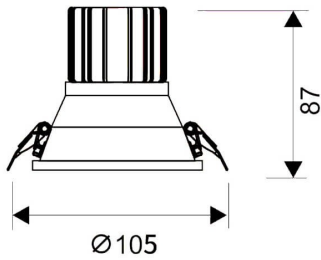

LIGHT HOLE

Lavov Downlights from the family LIGHT HOLE ,power 15 W and CRI 80 with an optic 38 degrees made in Die Cast Aluminum finished in White with a real lumen output of 1350lm and an efficiency of 90lm/W. ON/OFF driver.

Item code	86.D516.2321.01
Product type	Indoor
Category	Downlights
Family	LIGHT HOLE
Pictograms	

Scheme

Product	
Real power (W)	15
Real luminous flux (Lm)	1350
Luminous efficiency (Lm/W)	90
Beam angle (°)	38
Life time (h)	50000 h L80B10
IP	20
Electrical class insulation	Clas II
Colour	White
Control gear included	Yes
Control gear	ON/OFF
Flicker Free	Yes
Light source	LED
Type of LED	COB
Colour temperature (K)	3000
Colour consistency (SDCM)	SDCM<3
CRI	80