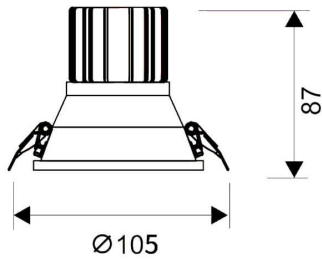

LIGHT HOLE

Lavov Downlights from the family LIGHT HOLE ,power 15 W and CRI 80 with an optic 38 degrees made in Die Cast Aluminum finished in White with a real lumen output of 1350lm and an efficiency of 90lm/W. DALI driver.

Item code	86.D516.2323.01
Product type	Indoor
Category	Downlights
Family	LIGHT HOLE
Pictograms	

Scheme

Product	
Real power (W)	15
Real luminous flux (Lm)	1350
Luminous efficiency (Lm/W)	90
Beam angle (°)	38
Life time (h)	50000 h L80B10
IP	20
Electrical class insulation	Clas II
Colour	White
Control gear included	Yes
Control gear	DALI
Flicker Free	Yes
Light source	LED
Type of LED	COB
Colour temperature (K)	3000
Colour consistency (SDCM)	SDCM<3
CRI	80