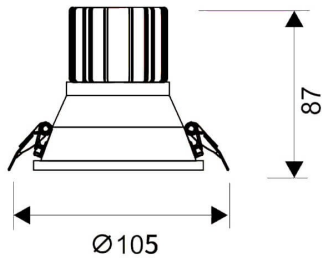

LIGHT HOLE

Lavov Downlights from the family LIGHT HOLE ,power 15 W and CRI 80 with an optic 40 degrees made in Die Cast Aluminum finished in White with a real lumen output of 1350lm and an efficiency of 90lm/W. ON/OFF driver.

Item code	86.D516.2331.01
Product type	Indoor
Category	Downlights
Family	LIGHT HOLE
Pictograms	

Scheme

Product	
Real power (W)	15
Real luminous flux (Lm)	1350
Luminous efficiency (Lm/W)	90
Beam angle (°)	40
Life time (h)	50000 h L80B10
IP	20
Electrical class insulation	Clas II
Colour	White
Control gear included	Yes
Control gear	ON/OFF
Flicker Free	Yes
Light source	LED
Type of LED	COB
Colour temperature (K)	3000
Colour consistency (SDCM)	SDCM<3
CRI	80