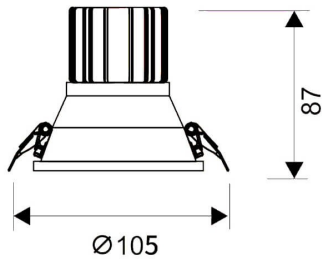

LIGHT HOLE

Lavov Downlights from the family LIGHT HOLE ,power 15 W and CRI 80 with an optic 40 degrees made in Die Cast Aluminum finished in White with a real lumen output of 1350lm and an efficiency of 90lm/W. ON/OFF driver.

Item code	86.D516.2331.01
Product type	Indoor
Category	Downlights
Family	LIGHT HOLE

Pictograms

Scheme

Product

Real power (W)	15
Real luminous flux (Lm)	1350
Luminous efficiency (Lm/W)	90
Beam angle (°)	40
Life time (h)	50000 h L80B10
IP	20
Electrical class insulation	Clas II
Colour	White
Control gear included	Yes
Control gear	ON/OFF
Flicker Free	Yes
Light source	LED
Type of LED	COB
Colour temperature (K)	3000
Colour consistency (SDCM)	SDCM<3
CRI	80