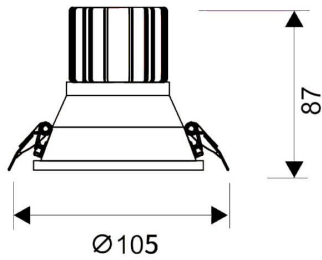

LIGHT HOLE

Lavov Downlights from the family LIGHT HOLE ,power 15 W and CRI 80 with an optic 40 degrees made in Die Cast Aluminum finished in White with a real lumen output of 1350lm and an efficiency of 90lm/W. ON/OFF driver.

Item code	86.D516.2331.01
Product type	Indoor
Category	Downlights
Family	LIGHT HOLE

Pictograms

Scheme

Product

Real power (W)	15
Real luminous flux (Lm)	1350
Luminous efficiency (Lm/W)	90
Beam angle (°)	40
Life time (h)	50000 h L80B10
IP	20
Electrical class insulation	Clas II
Colour	White
Control gear included	Yes
Control gear	ON/OFF
Flicker Free	Yes
Light source	LED
Type of LED	COB
Colour temperature (K)	3000
Colour consistency (SDCM)	SDCM<3
CRI	80