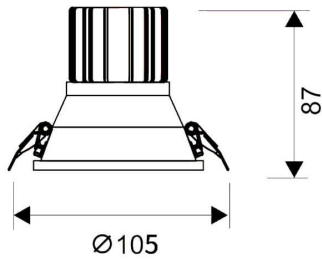

LIGHT HOLE

Lavov Downlights from the family LIGHT HOLE ,power 15 W and CRI 80 with an optic 40 degrees made in Die Cast Aluminum finished in White with a real lumen output of 1350lm and an efficiency of 90lm/W. DALI driver.

Item code	86.D516.2333.01
Product type	Indoor
Category	Downlights
Family	LIGHT HOLE
Pictograms	

Scheme

Product	
Real power (W)	15
Real luminous flux (Lm)	1350
Luminous efficiency (Lm/W)	90
Beam angle (°)	40
Life time (h)	50000 h L80B10
IP	20
Electrical class insulation	Clas II
Colour	White
Control gear included	Yes
Control gear	DALI
Flicker Free	Yes
Light source	LED
Type of LED	COB
Colour temperature (K)	3000
Colour consistency (SDCM)	SDCM<3
CRI	80