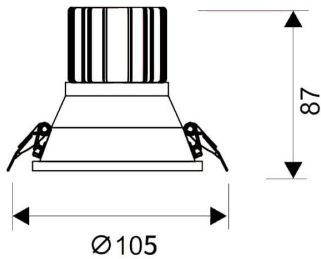

LIGHT HOLE

Lavov Downlights from the family LIGHT HOLE ,power 15 W and CRI 80 with an optic 40 degrees made in Die Cast Aluminum finished in White with a real lumen output of 1350lm and an efficiency of 90lm/W. DALI driver.

Item code	86.D516.2333.01
Product type	Indoor
Category	Downlights
Family	LIGHT HOLE
Pictograms	         

Scheme

Product	
Real power (W)	15
Real luminous flux (Lm)	1350
Luminous efficiency (Lm/W)	90
Beam angle (°)	40
Life time (h)	50000 h L80B10
IP	20
Electrical class insulation	Clas II
Colour	White
Control gear included	Yes
Control gear	DALI
Flicker Free	Yes
Light source	LED
Type of LED	COB
Colour temperature (K)	3000
Colour consistency (SDCM)	SDCM<3
CRI	80