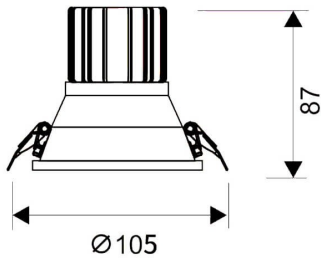

LIGHT HOLE

Lavov Downlights from the family LIGHT HOLE ,power 15 W and CRI 80 with an optic 40 degrees made in Die Cast Aluminum finished in White with a real lumen output of 1350lm and an efficiency of 90lm/W. DALI driver.

Item code	86.D516.2333.01
Product type	Indoor
Category	Downlights
Family	LIGHT HOLE
Pictograms	

Scheme

Product	
Real power (W)	15
Real luminous flux (Lm)	1350
Luminous efficiency (Lm/W)	90
Beam angle (°)	40
Life time (h)	50000 h L80B10
IP	20
Electrical class insulation	Clas II
Colour	White
Control gear included	Yes
Control gear	DALI
Flicker Free	Yes
Light source	LED
Type of LED	COB
Colour temperature (K)	3000
Colour consistency (SDCM)	SDCM<3
CRI	80