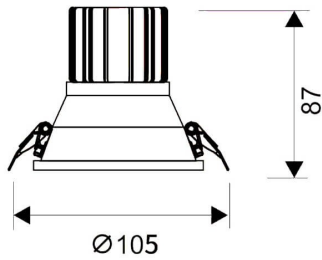

LIGHT HOLE

Lavov Downlights from the family LIGHT HOLE ,power 15 W and CRI 80 with an optic 24 degrees made in Die Cast Aluminum finished in White with a real lumen output of 1350lm and an efficiency of 90lm/W. ON/OFF driver.

Item code	86.D516.2411.01
Product type	Indoor
Category	Downlights
Family	LIGHT HOLE

Pictograms

Scheme

Product

Real power (W)	15
Real luminous flux (Lm)	1350
Luminous efficiency (Lm/W)	90
Beam angle (°)	24
Life time (h)	50000 h L80B10
IP	20
Electrical class insulation	Clas II
Colour	White
Control gear included	Yes
Control gear	ON/OFF
Flicker Free	Yes
Light source	LED
Type of LED	COB
Colour temperature (K)	4000
Colour consistency (SDCM)	SDCM<3
CRI	80