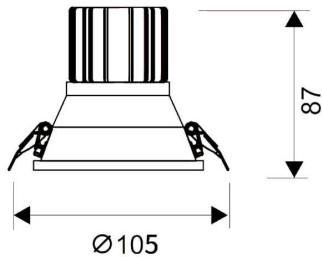

LIGHT HOLE

Lavov Downlights from the family LIGHT HOLE ,power 15 W and CRI 80 with an optic 24 degrees made in Die Cast Aluminum finished in White with a real lumen output of 1350lm and an efficiency of 90lm/W. ON/OFF driver.

Item code	86.D516.2411.01
Product type	Indoor
Category	Downlights
Family	LIGHT HOLE

Pictograms

Scheme

Product

Real power (W)	15
Real luminous flux (Lm)	1350
Luminous efficiency (Lm/W)	90
Beam angle (°)	24
Life time (h)	50000 h L80B10
IP	20
Electrical class insulation	Clas II
Colour	White
Control gear included	Yes
Control gear	ON/OFF
Flicker Free	Yes
Light source	LED
Type of LED	COB
Colour temperature (K)	4000
Colour consistency (SDCM)	SDCM<3
CRI	80