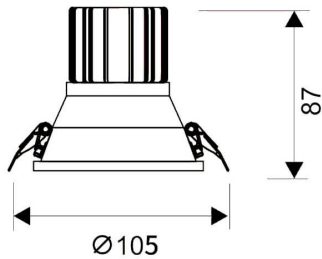

LIGHT HOLE

Lavov Downlights from the family LIGHT HOLE ,power 15 W and CRI 80 with an optic 24 degrees made in Die Cast Aluminum finished in White with a real lumen output of 1350lm and an efficiency of 90lm/W. ON/OFF driver.

Item code	86.D516.2411.01
Product type	Indoor
Category	Downlights
Family	LIGHT HOLE
Pictograms	

Scheme

Product	
Real power (W)	15
Real luminous flux (Lm)	1350
Luminous efficiency (Lm/W)	90
Beam angle (°)	24
Life time (h)	50000 h L80B10
IP	20
Electrical class insulation	Clas II
Colour	White
Control gear included	Yes
Control gear	ON/OFF
Flicker Free	Yes
Light source	LED
Type of LED	COB
Colour temperature (K)	4000
Colour consistency (SDCM)	SDCM<3
CRI	80