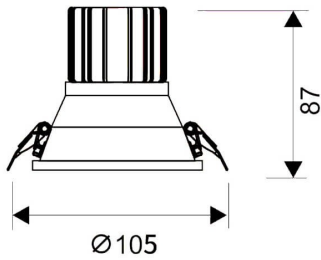

LIGHT HOLE

Lavov Downlights from the family LIGHT HOLE ,power 15 W and CRI 80 with an optic 24 degrees made in Die Cast Aluminum finished in White with a real lumen output of 1350lm and an efficiency of 90lm/W. DALI driver.

Item code	86.D516.2413.01
Product type	Indoor
Category	Downlights
Family	LIGHT HOLE
Pictograms	

Scheme

Product	
Real power (W)	15
Real luminous flux (Lm)	1350
Luminous efficiency (Lm/W)	90
Beam angle (°)	24
Life time (h)	50000 h L80B10
IP	20
Electrical class insulation	Clas II
Colour	White
Control gear included	Yes
Control gear	DALI
Flicker Free	Yes
Light source	LED
Type of LED	COB
Colour temperature (K)	4000
Colour consistency (SDCM)	SDCM<3
CRI	80