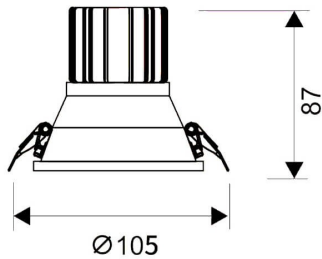

LIGHT HOLE

Lavov Downlights from the family LIGHT HOLE ,power 15 W and CRI 80 with an optic 24 degrees made in Die Cast Aluminum finished in White with a real lumen output of 1350lm and an efficiency of 90lm/W. DALI driver.

Item code	86.D516.2413.01
Product type	Indoor
Category	Downlights
Family	LIGHT HOLE
Pictograms	

Scheme

Product	
Real power (W)	15
Real luminous flux (Lm)	1350
Luminous efficiency (Lm/W)	90
Beam angle (°)	24
Life time (h)	50000 h L80B10
IP	20
Electrical class insulation	Clas II
Colour	White
Control gear included	Yes
Control gear	DALI
Flicker Free	Yes
Light source	LED
Type of LED	COB
Colour temperature (K)	4000
Colour consistency (SDCM)	SDCM<3
CRI	80