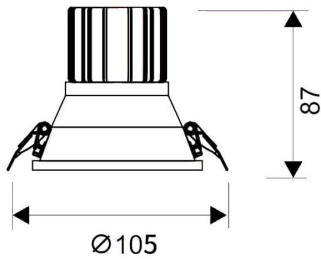

LIGHT HOLE

Lavov Downlights from the family LIGHT HOLE ,power 15 W and CRI 80 with an optic 38 degrees made in Die Cast Aluminum finished in White with a real lumen output of 1350lm and an efficiency of 90lm/W. ON/OFF driver.

Item code	86.D516.2421.01
Product type	Indoor
Category	Downlights
Family	LIGHT HOLE
Pictograms	

Scheme

Product

Real power (W)	15
Real luminous flux (Lm)	1350
Luminous efficiency (Lm/W)	90
Beam angle (°)	38
Life time (h)	50000 h L80B10
IP	20
Electrical class insulation	Clas II
Colour	White
Control gear included	Yes
Control gear	ON/OFF
Flicker Free	Yes
Light source	LED
Type of LED	COB
Colour temperature (K)	4000
Colour consistency (SDCM)	SDCM<3
CRI	80